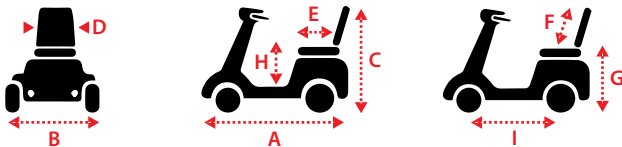

Dimensions cm/in

Overall Dimension : A x B x C	129 x 61 x 128cm/50 x 24 x 50"
Seat Dimension : D x E x F	46 x 40 x 51cm/18 x 16 x 20"
Seat Height from Ground : G	64-71 cm/25-28"
Seat Height from Deck : H	43-49cm/17-19"
Wheel Base : I	95cm / 37"

Weight kg / lb

Base	Battery/ea	Seat	Total with Battery	Capacity
52/115	14/30	18/40	100/220	159/350

Technical Specs

Max Speed	10kph/6.25mph
Range	30-40km/20-27mi
Turn Radius	150cm/59"
Ground clearance	12cm/4.7"
Motor	DC 24V, 400W (Rating)/1750W (Max)
Controller	Rhino 2 120A
Battery	12V/40-50A/H x 2pcs
Charger	5A off-board
Gradient	8°
Front Wheel	11" pneumatic
Rear Wheel	11" pneumatic
Brake	intelligent, regenerative, electromagnetic brakes

Australian Standards Compliant AS/NZS 3695.2:2013 Pending

Perth Mobility Scooters (authorised dealers)
10 Sundercombe St, Osborne Park, WA 6017
Ph: (08) 9445 2755
Email: sales@perthmobilityscooters.com.au
Website: www.perthmobilityscooters.com.au